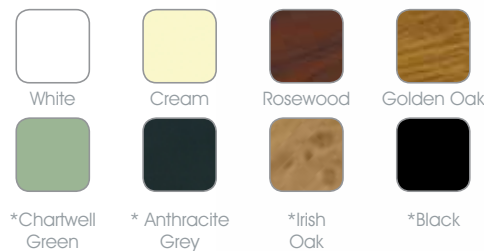

This reduced gable conservatory with integrated glass canopy in Black allows incredible light and sophistication into your extension

Express

your individuality

Once you've chosen a conservatory to suit your property and lifestyle, you can look forward to a vast range of interior and exterior options that allow you to create your own bespoke space. Choose from a selection of colour options to complement the individuality of your home and your taste.

You can also select the style and performance of glazing that's right for you, perhaps adding a ventilation and cooling system. There are so many ways that you can personalise your conservatory.

Colour options

*Colours on extended lead time

Bespoke colours such as Chartwell Green can add character to your home, as shown on this stunning gable design with front canopy

Get in the mood

Light up your living space

Bring a stylish ambience to your garden room